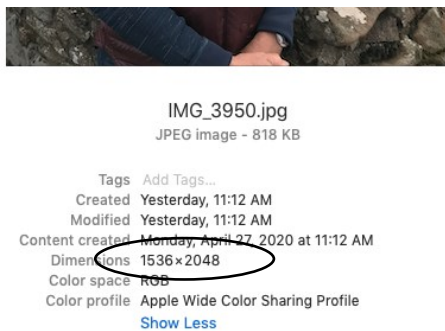

To create the best puzzle, have your client choose the highest resolution for their photo!

(Minimum resolution requirements— 2048 x 1536 pixels, or 3MP, or 1.5MB)

Phone

iPhone

iPhone 11 Settings

Samsung / Android

Samsung / Android Settings

Computer

Mac

Windows

Name	Date	Type	Size	Tags
<input checked="" type="checkbox"/> IMG_3950	4/27/2020 11:12 AM	JPG File	799 KB	
<input type="checkbox"/> IMG_4496	4/27/2020 11:12 AM	JPG File	865 KB	
<input type="checkbox"/> IMG_4830	4/27/2020 11:15 AM	JPG File	1,548 KB	
<input type="checkbox"/> IMG_5155	4/27/2020 11:12 AM	JPG File	862 KB	