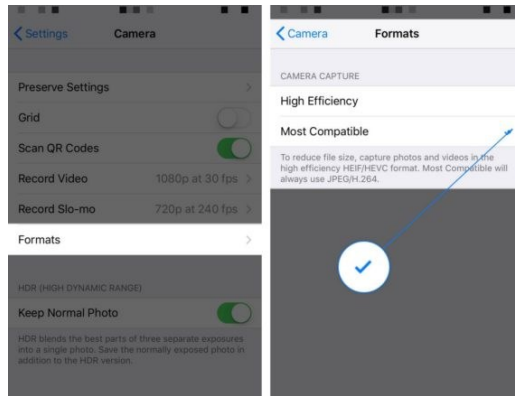

To create the best puzzle, have your client choose the highest resolution for their photo!

(Minimum resolution requirements— 2048 x 1536 pixels, or 3MP, or 1.5MB)

Phone

iPhone

iPhone 11 Settings

Samsung / Android

Samsung / Android Settings

Computer

Mac

Windows

Name	Date	Type	Size	Tags
<input checked="" type="checkbox"/> IMG_3950	4/27/2020 11:12 AM	JPG File	799 KB	
<input type="checkbox"/> IMG_4496	4/27/2020 11:12 AM	JPG File	865 KB	
<input type="checkbox"/> IMG_4830	4/27/2020 11:15 AM	JPG File	1,548 KB	
<input type="checkbox"/> IMG_5155	4/27/2020 11:12 AM	JPG File	862 KB	