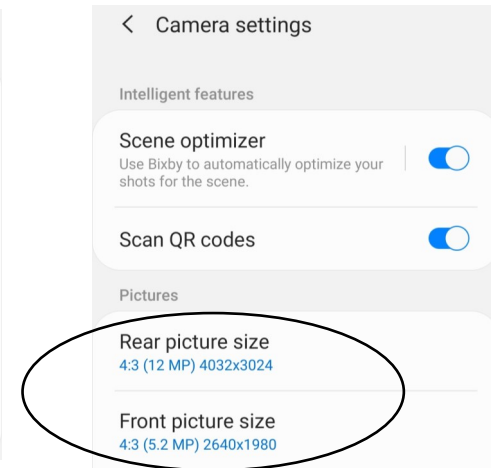

To create the best puzzle, have your client choose the highest resolution for their photo!

(Minimum resolution requirements— 2048 x 1536 pixels, or 3MP, or 1.5MB)

Phone

iPhone

iPhone 11 Settings

Samsung / Android

Samsung / Android Settings

Computer

Mac

Windows

Name	Date	Type	Size	Tags
<input checked="" type="checkbox"/> IMG_3950	4/27/2020 11:12 AM	JPG File	799 KB	
<input type="checkbox"/> IMG_4496	4/27/2020 11:12 AM	JPG File	865 KB	
<input type="checkbox"/> IMG_4830	4/27/2020 11:15 AM	JPG File	1,548 KB	
<input type="checkbox"/> IMG_5155	4/27/2020 11:12 AM	JPG File	862 KB	