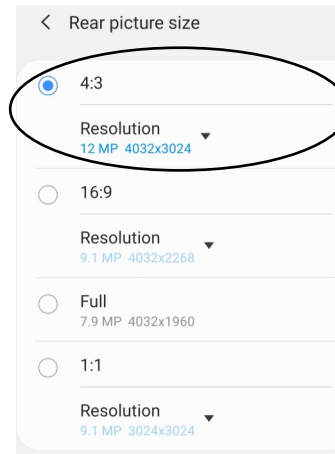

To create the best puzzle, have your client choose the highest resolution for their photo!

(Minimum resolution requirements— 2048 x 1536 pixels, or 3MP, or 1.5MB)

Phone

iPhone

iPhone 11 Settings

Samsung / Android

Samsung / Android Settings

Computer

Mac

Windows

Name	Date	Type	Size	Tags
<input checked="" type="checkbox"/> IMG_3950	4/27/2020 11:12 AM	JPG File	799 KB	
<input type="checkbox"/> IMG_4496	4/27/2020 11:12 AM	JPG File	865 KB	
<input type="checkbox"/> IMG_4830	4/27/2020 11:15 AM	JPG File	1,548 KB	
<input type="checkbox"/> IMG_5155	4/27/2020 11:12 AM	JPG File	862 KB	