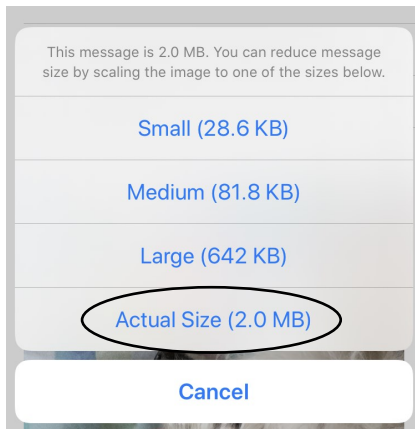

To create the best puzzle, have your client choose the highest resolution for their photo!

(Minimum resolution requirements— 2048 x 1536 pixels, or 3MP, or 1.5MB)

Phone

iPhone

iPhone 11 Settings

Samsung / Android

Samsung / Android Settings

Computer

Mac

Windows

Name	Date	Type	Size	Tags
<input checked="" type="checkbox"/> IMG_3950	4/27/2020 11:12 AM	JPG File	799 KB	
<input type="checkbox"/> IMG_4496	4/27/2020 11:12 AM	JPG File	865 KB	
<input type="checkbox"/> IMG_4830	4/27/2020 11:15 AM	JPG File	1,548 KB	
<input type="checkbox"/> IMG_5155	4/27/2020 11:12 AM	JPG File	862 KB	